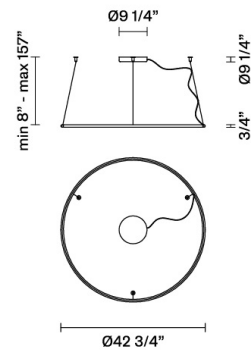

### Dimensions

**Voltage**  
120V/24V

**Dimmable**  
0-10V

**Specs**  
 **DRY**

**Material**  
Aluminium - Plastic

**Light source**  
LED 1x65W-120°  
3700K delivered  
6120 delivered lumens Cri 90+

**Color**  
 Bronze