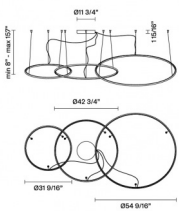

F45A31 A 01

Replaces Model F45A11 A 01

White

LED UNV 120V-277V/24V

F45A31 A 76

Replaces Model F45A11 A 76

Bronze

x196W-120°
2700K delivered
18495 delivered lumens Cri 90+
0-10V Dimming

F45A65 A 01

F45A65 A 76

White

Bronze

LED UNV 120V-277V/24V

x196W-120°
3200K delivered

18495 delivered lumens Cri 90+
0-10V Dimming

F45A45 A 01

F45A45 A 76

White

Bronze

LED UNV 120V-277V/24V

x196W-120°
3700K delivered

18495 delivered lumens Cri 90+
0-10V Dimming