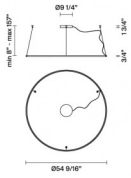

54 1/2"

code

color

electrification

technical info

F45A25 A 01

Replaces Model F45A05 A 01

White

LED 120V/24V

F45A25 A 76

Replaces Model F45A05 A 76

Bronze

x83W-120°
2700K delivered
7900 delivered lumens Cri 90+
0-10V Dimming

F45A64 A 01

F45A64 A 76

White

Bronze

LED 120V/24V

1x83W-120°
3200K delivered

7900 delivered lumens Cri 90+
0-10V Dimming

F45A44 A 01

F45A44 A 76

White

Bronze

LED 120V/24V

1x83W-120°
3700K delivered

7900 delivered lumens Cri 90+
0-10V Dimming