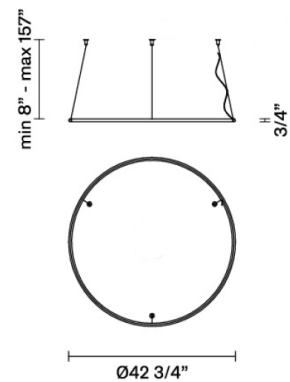

### Dimensions

### Description

-43" Diameter pendant lamp with white painted aluminium structure and diffuser.  
**Ring Only Component Number (No Canopy). Requires Driver / Canopy.**