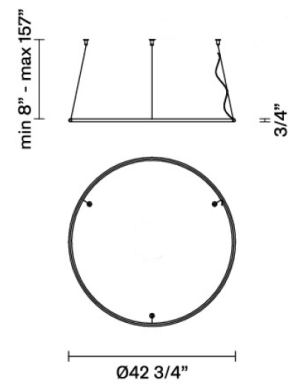

Olympic F45A43V76

Lorenzo Truant

Fixture Type
Project Name

Dimensions

Description

-43" Diameter pendant lamp with bronze finished aluminium structure and white diffuser.
Ring Only Component Number (No Canopy). Requires Driver / Canopy.

Voltage

Remote
Driver

Dimmable

0-10V

Specs

DRY

Material

Aluminum - Plastic