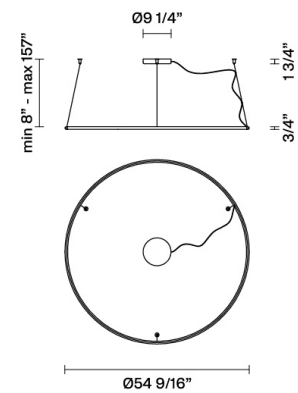

Olympic F45A44A01

Lorenzo Truant

Fixture Type
Project Name

Description

Pendant lamp with white painted aluminium structure and plastic material diffuser.

Voltage
120V/24V

Dimmable
0-10V

Specs
 **DRY**

Light source

LED 1x83W-120°
3700K delivered
7900 delivered lumens Cri 90+

Notes

277V, 0-10V Dimming available

Included accessories

LED
0-10V Dimmable electronic driver

Weight Lamp

Net: 0 lb

Packaging

Gross weight: 0 lb
Volume: 0 ft³
Number of boxes:

Dimensions

Material

Aluminium - Plastic

Color

White

Other colors available