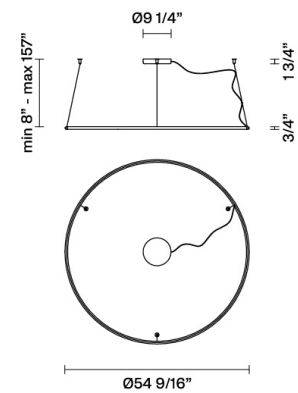

### Dimensions

**Voltage**  
120V/24V

**Dimmable**  
0-10V

**Specs**  
 **DRY**

**Material**  
Aluminium - Plastic

**Light source**  
LED 1x83W-120°  
3700K delivered  
7900 delivered lumens Cri 90+

**Color**  
 Bronze