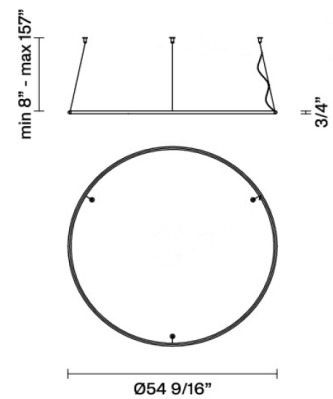

Olympic F45A44V01

Lorenzo Truant

Fixture Type
Project Name

Dimensions

Description

-55" Diameter pendant lamp with white painted aluminium structure and diffuser.
Ring Only Component Number (No Canopy). Requires Driver / Canopy.

Voltage

Remote
Driver

Dimmable

0-10V

Specs

DRY

Material

Aluminum - Plastic