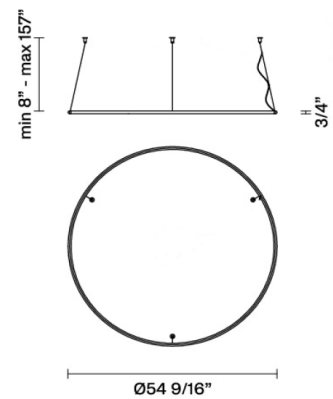

Dimensions

Material

Aluminum - Plastic

Color

■ Bronze

Notes

Compatible with Lutron 96W HiLume Premier L3D0 24V Constant Voltage PWM 0.1% and Soft on / FadeToBlack

Reference www.fabbian.us for drivers,connectors, and other system options.