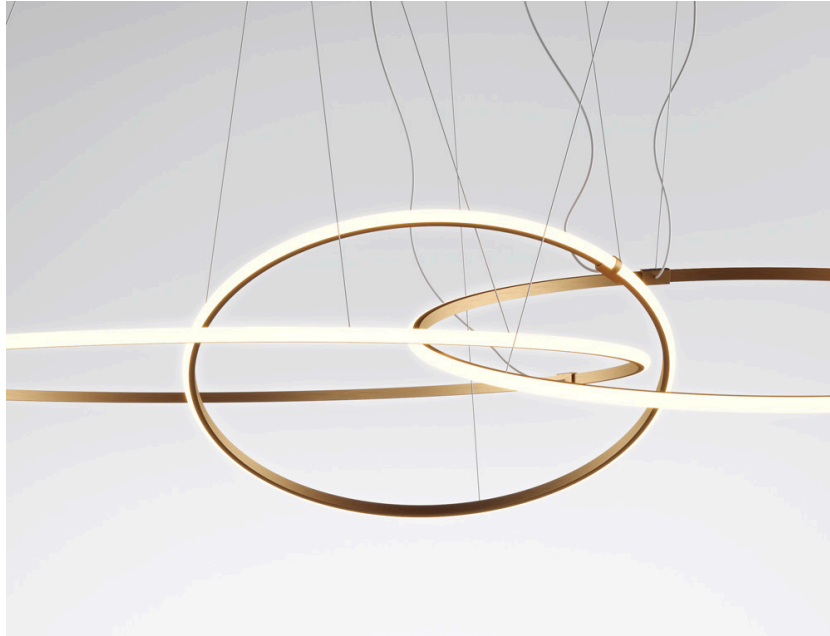

Olympic F45A45A76

Lorenzo Truant

Fixture Type
Project Name

Dimensions

Description

Composition of three pendant lamps with bronze anodized aluminium structure and plastic material diffuser.

Voltage

UNV 120V-277/24V

Dimmable

0-10V

Specs

DRY

Material

Aluminium - Plastic

Light source

LED 1x196W-120°
3700K delivered
18495 delivered lumens Cri 90+
0-10V Dimming