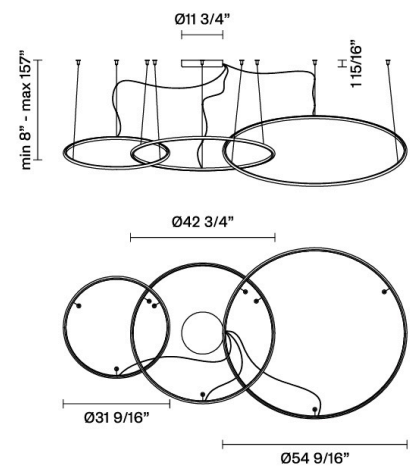

Olympic F45A45A76

Lorenzo Truant

Fixture Type
Project Name

Dimensions

Description

Composition of three pendant lamps with bronze anodized aluminium structure and plastic material diffuser.

Voltage

UNV 120V-277/24V

Dimmable

0-10V

Specs

DRY

Material

Aluminium - Plastic

Light source

LED 1x196W-120°
3700K delivered
18495 delivered lumens Cri 90+
0-10V Dimming

Sospensione

Parete/soffitto

Weight Lamp

Net: 0 lb

Packaging

Gross weight: 0 lb
Volume: 0 ft³
Number of boxes:

Olympic F45

Other options