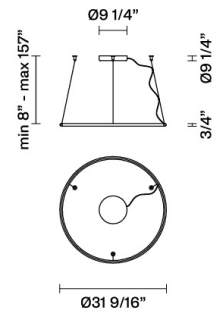

Olympic F45A61A01

Lorenzo Truant

Fixture Type
Project Name

Description

Pendant lamp with white painted aluminium structure and plastic material diffuser.

Voltage
120V/24V

Dimmable
0-10V

Specs
 **DRY**

Light source

LED 1x48W-120°
3200K delivered
4475 delivered lumens Cri 90+

Notes

277V, 0-10V Available

Included accessories

LED
0-10V Dimmable electronic driver

Weight Lamp

Net: 0 lb

Packaging

Gross weight: 0 lb
Volume: 0 ft³
Number of boxes:

Dimensions

Material

Aluminium - Plastic

Color

White

Other colors available