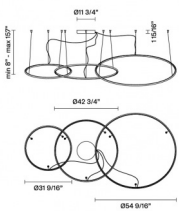

F45A31 A 01

Replaces Model F45A11 A 01

White

LED UNV 120V-277V/24V

F45A31 A 76

Replaces Model F45A11 A 76

Bronze

x196W-120°
2700K delivered
18495 delivered lumens Cri 90+
0-10V Dimming

F45A65 A 01

F45A65 A 76

White

Bronze

LED UNV 120V-277V/24V

x196W-120°

3200K delivered
18495 delivered lumens Cri 90+
0-10V Dimming

F45A45 A 01

F45A45 A 76

White

Bronze

LED UNV 120V-277V/24V

x196W-120°

3700K delivered
18495 delivered lumens Cri 90+
0-10V Dimming