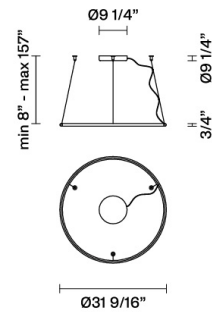

Olympic F45A61A76

Lorenzo Truant

Fixture Type
Project Name

Dimensions

Description

Pendant lamp with bronze anodised aluminium structure and plastic material diffuser.

Voltage
120V/24V

Dimmable
0-10V

Specs
 **DRY**

Material
Aluminium - Plastic

Light source

LED 1xx48W-120°
3200K delivered
4475 delivered lumens Cri 90+

Color
 Bronze

Notes
277V, 0-10V Available

Other colors available
Check online www.fabbian.us