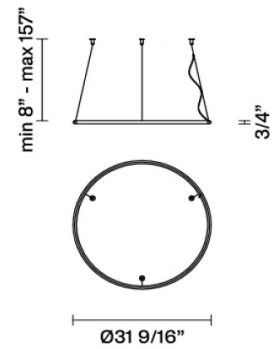

Olympic F45A61V01

Lorenzo Truant

Fixture Type
Project Name

Dimensions

Description

31" Diameter pendant lamp with white painted aluminium structure and diffuser.
Ring Only Component Number (No Canopy). Requires Driver / Canopy.

Voltage

Remote
Drive

Dimmable
0-10V

Specs

DRY

Material

Aluminum - Plastic

Light source