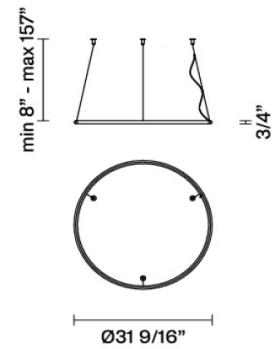

### Dimensions

### Description

31" Diameter pendant lamp with bronze finish aluminium structure and white diffuser.  
**Ring Only Component Number (No Canopy). Requires Driver / Canopy.**