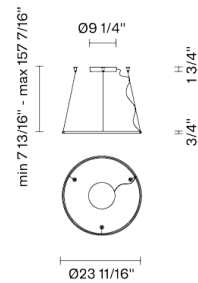

Olympic F45A62A01

Lorenzo Truant

Fixture Type
Project Name

Description

Pendant lamp with white painted aluminium structure and plastic material diffuser.

Voltage
120V/24V

Dimmable
0-10V

Specs
 **DRY**

Light source

1x36W-120°
3200K delivered
3260 delivered lumens Cri 90+

Notes

277V, 0-10V Dimming available

Included accessories

LED
0-10V Dimmable electronic driver

Weight Lamp

Net: 0 lb

Packaging

Gross weight: 0 lb
Volume: 0 ft³
Number of boxes:

Dimensions

Material

Aluminium - Plastic

Color

White

Other colors available