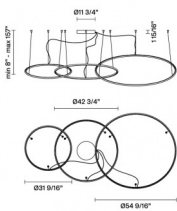

F45A31 A 01

Replaces Model F45A11 A 01

White

LED UNV 120V-277V/24V

F45A31 A 76

Replaces Model F45A11 A 76

Bronze

x196W-120°
2700K delivered
18495 delivered lumens Cri 90+
0-10V Dimming

F45A65 A 01

F45A65 A 76

White

Bronze

LED UNV 120V-277V/24V

x196W-120°
3200K delivered

18495 delivered lumens Cri 90+
0-10V Dimming

F45A45 A 01

F45A45 A 76

White

Bronze

LED UNV 120V-277V/24V

x196W-120°
3700K delivered

18495 delivered lumens Cri 90+
0-10V Dimming