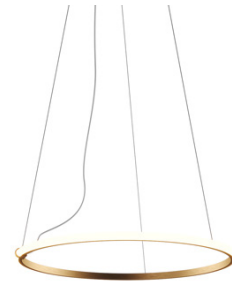

Olympic F45A62A76

Lorenzo Truant

Fixture Type
Project Name

Dimensions

Description

Pendant lamp with bronze anodised aluminium structure and plastic material diffuser.

Voltage
120V/24V

Dimmable
0-10V

Specs
 **DRY**

Material
Aluminium - Plastic

Light source

1x36W-120°
3200K delivered
3260 delivered lumens Cri 90+

Color
 Bronze

Notes

277V, 0-10V Dimming available

Other colors available
Check online www.fabbian.us

Included accessories

LED
0-10V Dimmable electronic driver

In the same family

Weight Lamp
Net: 0 lb

Packaging
Gross weight: 0 lb
Volume: 0 ft³
Number of boxes:

Olympic F45

Other options

24"	code	color	electrification	technical info
 	F45A27 A 01 Replaces Model F45A07 A 01	White	LED 120V x36W-120°	 DRY
	F45A27 A 76 Replaces Model F45A07 A 76	Bronze	2700K delivered 3260 delivered lumens Cri 90+ 0-10V Dimming	
	F45A62 A 01 F45A62 A 76	White Bronze	LED 120V/24V 1x36W-120° 3200K delivered 3260 delivered lumens Cri 90+ 0-10V Dimming	 DRY
	F45A42 A 01 F45A42 A 76	White Bronze	LED 120V/24V 1x36W-120° 3700K delivered 3260 delivered lumens Cri 90+ 0-10V Dimming	 DRY
 	F45A21 A 01 Replaces Model F45A01 A 01	White	LED 120V/24V x48W-120°	 DRY
	F45A21 A 76 Replaces Model F45A01 A 76	Bronze	2700K delivered 4475 delivered lumens Cri 90+ 0-10V Dimming	
	F45A61 A 01 F45A61 A 76	White Bronze	LED 120V/24V x48W-120° 3200K delivered 4475 delivered lumens Cri 90+ 0-10V Dimming	 DRY
	F45A41 A 01 F45A41 A 76	White Bronze	LED 120V/24V x48W-120° 3700K delivered 4475 delivered lumens Cri 90+ 0-10V Dimming	 DRY
 	F45A23 A 01 Replaces Model F45A03 A 01	White	LED 120V/24V x65W-120°	 DRY
	F45A23 A 76 Replaces Model F45A03 A 76	Bronze	2700K delivered 6120 delivered lumens Cri 90+ 0-10V Dimming	
	F45A63 A 01 F45A63 A 76	White Bronze	LED 120V/24V x65W-120° 3200K delivered 6120 delivered lumens Cri 90+ 0-10V Dimming	 DRY
	F45A43 A 01 F45A43 A 76	White Bronze	LED 120V/24V x65W-120° 3700K delivered 6120 delivered lumens Cri 90+ 0-10V Dimming	 DRY