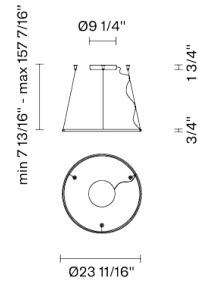

Olympic F45A62A76

Lorenzo Truant

Fixture Type
Project Name

Dimensions

Description

Pendant lamp with bronze anodised aluminium structure and plastic material diffuser.

Voltage
120V/24V

Dimmable
0-10V