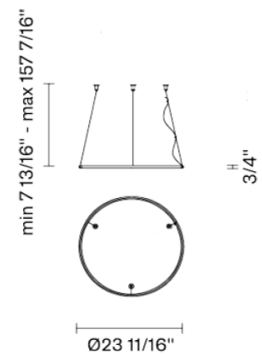

Olympic F45A62V01

Lorenzo Truant

Fixture Type
Project Name

Dimensions

Description

-24" Diameter pendant lamp with white painted aluminium structure and diffuser.
Ring Only Component Number (No Canopy). Requires Driver / Canopy.