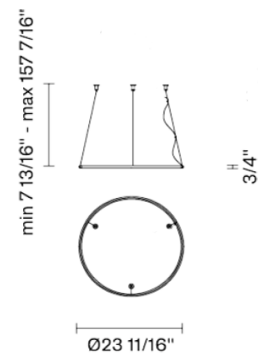

### Dimensions

### Description

-24" Diameter pendant lamp with bronze finished aluminium structure and white diffuser.  
**Ring Only Component Number (No Canopy). Requires Driver / Canopy.**