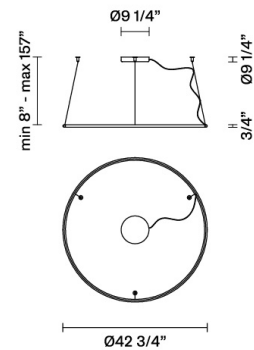

Olympic F45A63A01

Lorenzo Truant

Fixture Type
Project Name

Description

Pendant lamp with white painted aluminium structure and plastic material diffuser.

Voltage
120V/24V

Dimmable
0-10V

Specs
 **DRY**

Light source

LED 1x65W-120°
3200K delivered
6120 delivered lumens Cri 90+

Notes

277V, 0-10V Dimming available

Included accessories

LED
0-10V Dimmable electronic driver

Weight Lamp

Net: 0 lb

Packaging

Gross weight: 0 lb
Volume: 0 ft³
Number of boxes:

Dimensions

Material

Aluminium - Plastic

Color

White

Other colors available