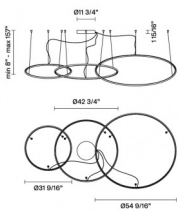

F45A31 A 01

Replaces Model F45A11 A 01

White

LED UNV 120V-277V/24V

F45A31 A 76

Replaces Model F45A11 A 76

Bronze

x196W-120°
2700K delivered
18495 delivered lumens Cri 90+
0-10V Dimming

F45A65 A 01

White

LED UNV 120V-277V/24V

F45A65 A 76

Bronze

x196W-120°
3200K delivered
18495 delivered lumens Cri 90+
0-10V Dimming

F45A45 A 01

White

LED UNV 120V-277V/24V

F45A45 A 76

Bronze

x196W-120°
3700K delivered
18495 delivered lumens Cri 90+
0-10V Dimming