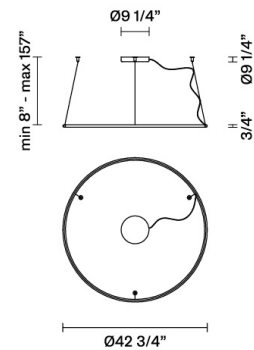

Olympic F45A63A76

Lorenzo Truant

Fixture Type
Project Name

Description

Pendant lamp with bronze anodised aluminium structure and plastic material diffuser.

Voltage
120V/24V

Dimmable
0-10V

Specs
 **DRY**

Light source

LED 1x65W-120°
3200K delivered
6120 delivered lumens Cri 90+

Notes

277V, 0-10V Dimming available

Included accessories

LED
0-10V Dimmable electronic driver

Weight Lamp

Net: 0 lb

Packaging

Gross weight: 0 lb
Volume: 0 ft³
Number of boxes:

Dimensions

Material

Aluminium - Plastic

Color

 Bronze

Other colors available