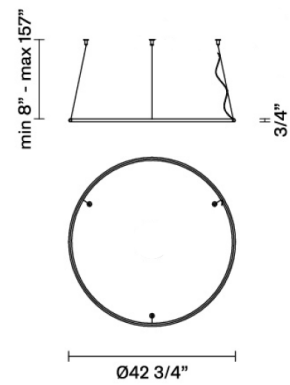

Olympic F45A63V01

Lorenzo Truant

Fixture Type
Project Name

Dimensions

Description

-43" Diameter pendant lamp with white painted aluminium structure and diffuser.
Ring Only Component Number (No Canopy). Requires Driver / Canopy.

Voltage

Remote
Driver

Dimmable

0-10V

Specs

DRY

Material

Aluminum - Plastic