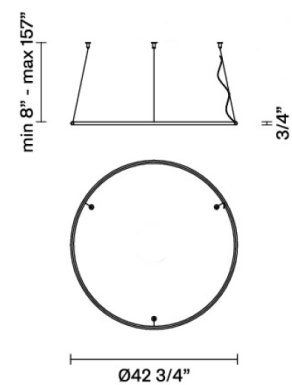

Olympic F45A63V76

Lorenzo Truant

Fixture Type
Project Name

Dimensions

Description

-43" Diameter pendant lamp with bronze finished aluminium structure and white diffuser.
Ring Only Component Number (No Canopy). Requires Driver / Canopy.

Voltage

Remote
Driver

Dimmable

0-10V

Specs

DRY

Material

Aluminum - Plastic