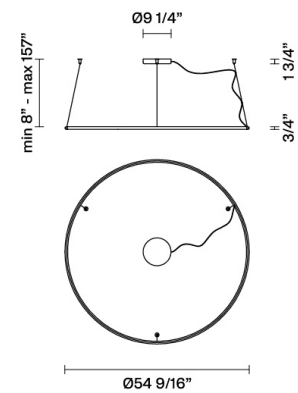

Olympic F45A64A76

Lorenzo Truant

Fixture Type
Project Name

Description

Pendant lamp with bronze anodised aluminium structure and plastic material diffuser.

Voltage
120V/24V

Dimmable
0-10V

Specs
 **DRY**

Light source

LED 1x83W-120°
3200K delivered
7900 delivered lumens Cri 90+

Notes

277V, 0-10V Dimming available

Included accessories

LED
0-10V Dimmable electronic driver

Weight Lamp

Net: 0 lb

Packaging

Gross weight: 0 lb
Volume: 0 ft³
Number of boxes:

Dimensions

Material

Aluminium - Plastic

Color

 Bronze

Other colors available