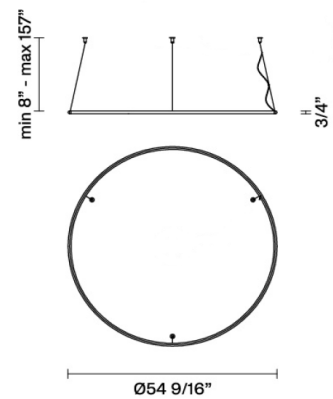

Olympic F45A64V01

Lorenzo Truant

Fixture Type
Project Name

Dimensions

Description

-55" Diameter pendant lamp with white painted aluminium structure and diffuser.
Ring Only Component Number (No Canopy). Requires Driver / Canopy.

Voltage

Remote
Driver

Dimmable

0-10V

Specs

DRY

Material

Aluminum - Plastic