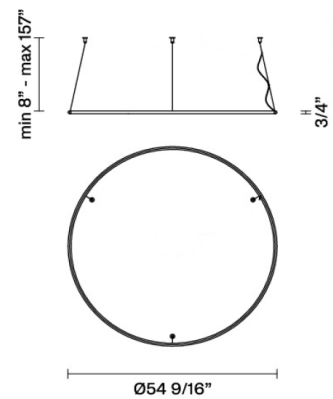

### Description

-55" Diameter pendant lamp with bronze finished aluminium structure and white diffuser.  
**Ring Only Component Number (No Canopy). Requires Driver / Canopy.**

### Specs

DRY

### Dimensions