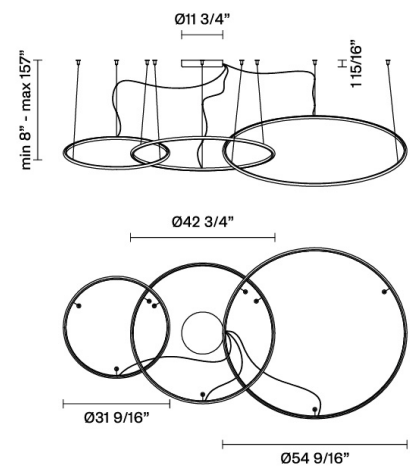

Olympic
F45A65A01

Lorenzo Truant

Fixture Type
Project Name

Description

Composition with the three pendants with white painted aluminium structure and plastic material diffuser.

Voltage

UNV 120V-277/24V

Dimmable

0-10V

Specs

DRY

Light source

LED 1x196W-120°
3200K delivered
18495 delivered lumens Cri 90+
0-10V Dimming

Notes

Included accessories

LED
0-10V Dimmable electronic driver

Weight Lamp

Net: 0 lb

Packaging

Gross weight: 0 lb
Volume: 0 ft³
Number of boxes:

Dimensions

Material

Aluminium - Plastic

Color