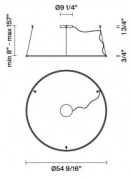

54 1/2"

code

color

electrification

technical info

F45A25 A 01

Replaces Model F45A05 A 01

White

LED 120V/24V

F45A25 A 76

Replaces Model F45A05 A 76

Bronze

x83W-120°
2700K delivered
7900 delivered lumens Cri 90+
0-10V Dimming

F45A64 A 01

F45A64 A 76

White

Bronze

LED 120V/24V

1x83W-120°

3200K delivered

7900 delivered lumens Cri 90+

0-10V Dimming

F45A44 A 01

F45A44 A 76

White

Bronze

LED 120V/24V

1x83W-120°

3700K delivered

7900 delivered lumens Cri 90+

0-10V Dimming