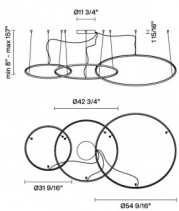

F45A31 A 01

Replaces Model F45A11 A 01

White

LED UNV 120V-277V/24V

F45A31 A 76

Replaces Model F45A11 A 76

Bronze

x196W-120°
2700K delivered
18495 delivered lumens Cri 90+
0-10V Dimming

F45A65 A 01

F45A65 A 76

White

Bronze

LED UNV 120V-277V/24V

x196W-120°

3200K delivered

18495 delivered lumens Cri 90+

0-10V Dimming

F45A45 A 01

F45A45 A 76

White

Bronze

LED UNV 120V-277V/24V

x196W-120°

3700K delivered

18495 delivered lumens Cri 90+

0-10V Dimming