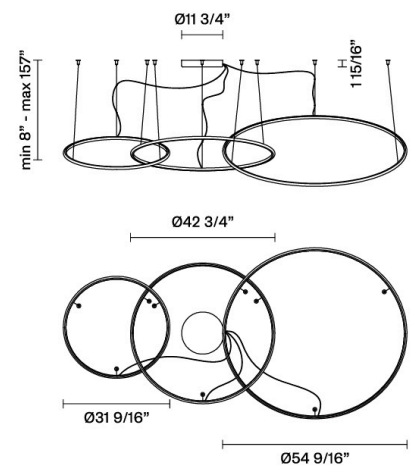

Olympic  
**F45A65A76**

Lorenzo Truant

Fixture Type  
Project Name

**Description**

Composition of three pendant lamps with bronze anodized aluminium structure and plastic material diffuser.

**Voltage**

UNV 120V-277/24V

LED  
0-10V Dimmable electronic driver

**Weight Lamp**

Net: 0 lb

**Packaging**

Gross weight: 0 lb  
Volume: 0 ft<sup>3</sup>  
Number of boxes:

**Dimensions**

**Material**

Aluminium - Plastic