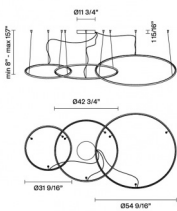

F45A31 A 01

Replaces Model F45A11 A 01

White

LED UNV 120V-277V/24V

F45A31 A 76

Replaces Model F45A11 A 76

Bronze

x196W-120°
2700K delivered
24850lm (12425 delivered lumens) Cri 90+
0-10V Dimming

F45A65 A 01

F45A65 A 76

White

Bronze

LED UNV 120V-277V/24V

x196W-120°

3200K delivered
24850lm (12425 delivered lumens) Cri 90+
0-10V Dimming

F45A45 A 01

F45A45 A 76

White

Bronze

LED UNV 120V-277V/24V

x196W-120°

3700K delivered
24850lm (12425 delivered lumens) Cri 90+
0-10V Dimming