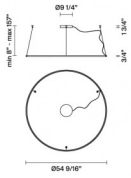

54 1/2"

code

color

electrification

technical info

F45A25 A 01

Replaces Model F45A05 A 01

White

LED 120V/24V

F45A25 A 76

Replaces Model F45A05 A 76

Bronze

x83W-120°
2700K delivered
10600lm (5300 delivered lumens) Cri 90+
0-10V Dimming

F45A64 A 01

F45A64 A 76

White

Bronze

LED 120V/24V

1x83W-120°

3200K delivered
10600lm (5300 delivered lumens) Cri 90+
0-10V Dimming

F45A44 A 01

F45A44 A 76

White

Bronze

LED 120V/24V

1x83W-120°

3700K delivered
10600lm (5300 delivered lumens) Cri 90+
0-10V Dimming