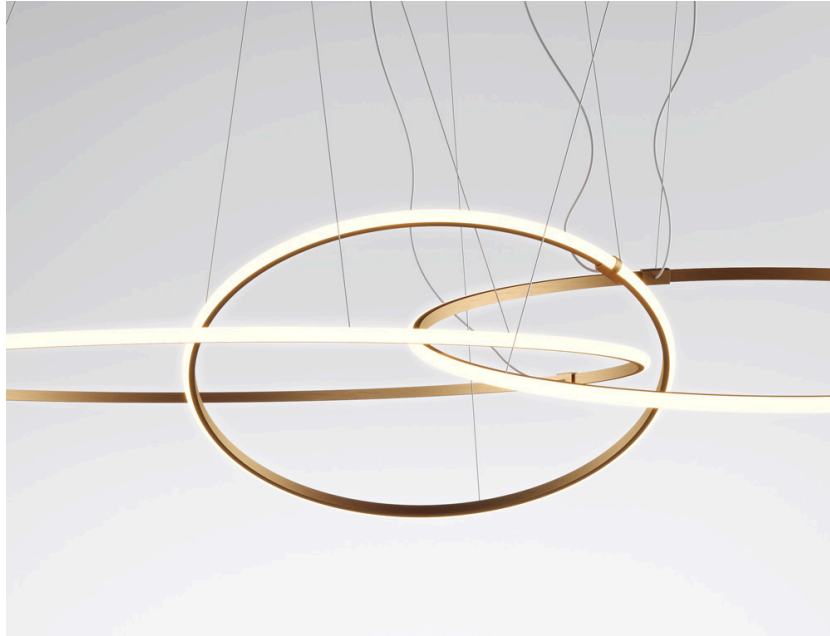

Olympic  
**F45A65A76**

Lorenzo Truant

Fixture Type  
Project Name

**Description**

Composition of three pendant lamps with bronze anodized aluminium structure and plastic material diffuser.

**Voltage**

UNV 120V-277/24V

**Dimmable**

0-10V

**Specs**

DRY

**Light source**

LED 1x196W-120°  
3200K delivered  
24850lm (12425 delivered lumens) Cri 90+  
0-10V Dimming

**Notes**

**Included accessories**