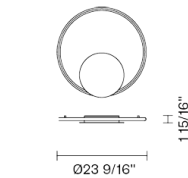

Olympic
F45G21A01

Lorenzo Truant

Fixture Type
Project Name

Description

Wall/ceiling lamp with white painted aluminium structure and plastic material diffuser.

Dimensions

Voltage
120V/24V

Dimmable
0-10V

Specs
 **DRY**

Material
Aluminium - Plastic

Light source

1x36W-120°
2700K delivered
3260 delivered lumens Cri 90+

Color
 White

Notes

Replaces Model F45G01 A 01

277V, 0-10V Available