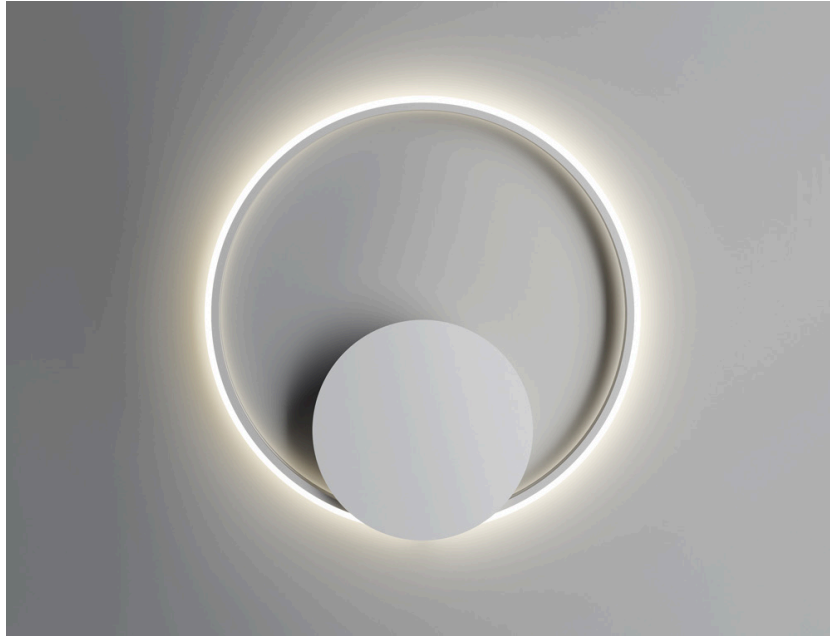

Olympic
F45G21A01

Lorenzo Truant

Fixture Type
Project Name

Description

Wall/ceiling lamp with white painted aluminium structure and plastic material diffuser.

Dimensions

Voltage
120V/24V

Dimmable
0-10V

Specs
 **DRY**

Material
Aluminium - Plastic

Light source

1x36W-120°
2700K delivered
3260 delivered lumens Cri 90+

Color
 White

Notes

Replaces Model F45G01 A 01

277V, 0-10V Available