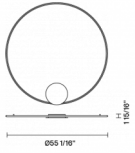

54 1/2"

code

color

electrification

technical info

F45 G27 A 01

Replaces Model F45G07 A 01

White

LED 120V/24V

F45 G27 A 76

Replaces Model F45G07 A 01

Bronze

x83W-120°

2700K delivered

7900 delivered lumens Cri 90+

0-10V Dimming

F45 G64 A 01

F45 G64 A 76

White

Bronze

LED 120V/24V

1x83W-120°

3200K delivered

7900 delivered lumens Cri 90+

0-10V Dimming

F45 G44 A 01

F45 G44 A 76

White

Bronze

LED 120V/24V

1x83W-120°

3700K delivered

7900 delivered lumens Cri 90+

0-10V Dimming