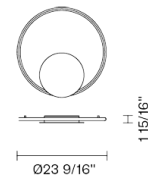

Olympic F45G21A76

Lorenzo Truant

Fixture Type
Project Name

Dimensions

Description

Wall/ceiling lamp with bronze anodised aluminium structure and plastic material diffuser.

Voltage
120V/24V

Dimmable
0-10V

Specs
 **DRY**

Material
Aluminium - Plastic

Light source

LED 120V/24V
x36W-120°
2700K delivered
3260 delivered lumens

Color
 Bronze

Notes

Replaces Model F45G01 A 76

277V, 0-10V Available