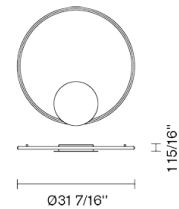

**Olympic**  
**F45G23A01**

Lorenzo Truant

Fixture Type  
Project Name

**Description**

Wall/ceiling lamp with white painted aluminium structure and plastic material diffuser.

**Dimensions**

**Voltage**  
120V/24V

**Dimmable**  
0-10V

**Specs**  
 **DRY**

**Material**  
Aluminium - Plastic

**Light source**

LED 1x48W-120°  
2700K delivered  
4475 delivered lumens Cri 90+

**Color**  
 White

**Notes**

Replaces Model F45G03 A 01

**Weight Lamp**

Net: 0 lb

**Packaging**

Gross weight: 0 lb  
Volume: 0 ft<sup>3</sup>  
Number of boxes: