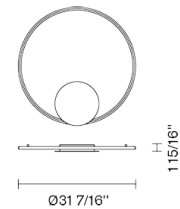

Olympic  
**F45G23A76**

Lorenzo Truant

Fixture Type  
Project Name

**Description**

Wall/ceiling lamp with bronze anodised aluminium structure and plastic material diffuser.

**Dimensions**

**Voltage**  
120V/24V

**Dimmable**  
0-10V

**Specs**  
 **DRY**

**Material**  
Aluminium - Plastic

**Light source**

LED 1x48W-120°  
2700K delivered  
4475 delivered lumens Cri 90+

**Color**  
 Bronze

**Notes**

Replaces Model F45G03 A 76

**Weight Lamp**

Net: 0 lb

**Packaging**

Gross weight: 0 lb  
Volume: 0 ft<sup>3</sup>  
Number of boxes: