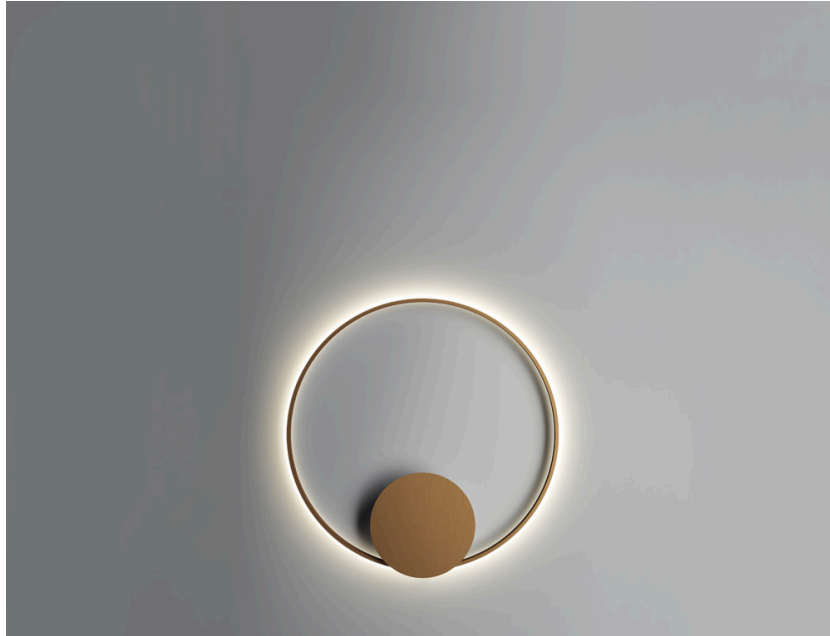

Olympic  
**F45G23A76**

Lorenzo Truant

Fixture Type  
Project Name

**Description**

Wall/ceiling lamp with bronze anodised aluminium structure and plastic material diffuser.

**Dimensions**

**Voltage**  
120V/24V

**Dimmable**  
0-10V

**Specs**  
 **DRY**

**Material**  
Aluminium - Plastic

**Light source**

LED 1x48W-120°  
2700K delivered  
4475 delivered lumens Cri 90+

**Color**  
 Bronze

**Notes**

Replaces Model F45G03 A 76