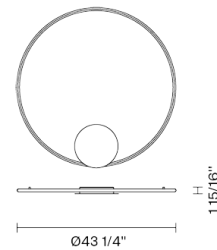

**Olympic**  
**F45G25A01**

Lorenzo Truant

Fixture Type  
Project Name

**Description**

Wall/ceiling lamp with white painted aluminium structure and plastic material diffuser.

**Dimensions**

**Voltage**  
120V/24V

**Dimmable**  
0-10V

**Specs**  
 **DRY**

**Material**  
Aluminium - Plastic

**Light source**

LED 1x65W-120°  
2700K delivered  
6120 delivered lumens Cri 90+

**Color**  
 White

**Notes**

Replaces Model F45G05 A 01

**Weight Lamp**  
Net: 0 lb

**Packaging**  
Gross weight: 0 lb  
Volume: 0 ft<sup>3</sup>  
Number of boxes: