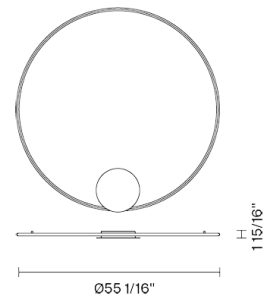

**Olympic**  
**F45G27A01**

Lorenzo Truant

Fixture Type  
Project Name

**Description**

Pendant lamp with white painted aluminium structure and plastic material diffuser.

**Dimensions**

**Voltage**  
120V/24V

**Dimmable**  
0-10V

**Specs**  
 **DRY**

**Material**  
Aluminium - Plastic

**Light source**

LED 1x83W-120°  
2700K delivered  
7900 delivered lumens Cri 90+

**Color**  
 White

**Notes**

Replaces Model F45G07 A 01

**Weight Lamp**

Net: 0 lb

**Packaging**

Gross weight: 0 lb  
Volume: 0 ft<sup>3</sup>  
Number of boxes: