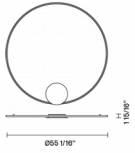

54 1/2"

<i>code</i>	<i>color</i>	<i>electrification</i>	<i>technical info</i>
F45 G27 A 01 Replaces Model F45G07 A 01	White	LED 120V/24V x83W-120° 2700K delivered	DRY
F45 G27 A 76 Replaces Model F45G07 A 01	Bronze	7900 delivered lumens Cri 90+ 0-10V Dimming	
F45 G64 A 01 F45 G64 A 76	White Bronze	LED 120V/24V 1x83W-120° 3200K delivered 7900 delivered lumens Cri 90+ 0-10V Dimming	DRY
F45 G44 A 01 F45 G44 A 76	White Bronze	LED 120V/24V 1x83W-120° 3700K delivered 7900 delivered lumens Cri 90+ 0-10V Dimming	DRY