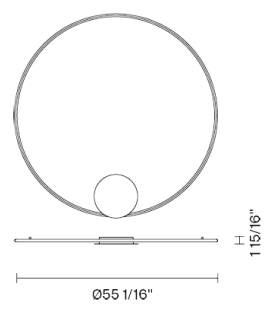

Olympic F45G27A76

Lorenzo Truant

Fixture Type
Project Name

Dimensions

Description
Pendant lamp with bronze anodised aluminium structure and plastic material diffuser.

Voltage 120V/24V	Dimmable 0-10V	Specs DRY
----------------------------	--------------------------	----------------------------

Weight Lamp Net: 0 lb	Packaging Gross weight: 0 lb Volume: 0 ft ³ Number of boxes:
---------------------------------	---

Material
Aluminium - Plastic

Color
■ Bronze

Other colors available
Check online www.fabbian.us