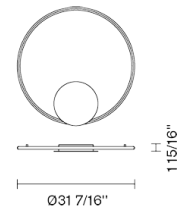

Olympic
F45G41A01

Lorenzo Truant

Fixture Type
Project Name

Description

Wall/ceiling lamp with white painted aluminium structure and plastic material diffuser.

Voltage
120V/24V

Dimmable
0-10V

Specs
 **DRY**

Light source

LED 1x8W-120°
3700K delivered
4475 delivered lumens Cri 90+

Notes

277V, 0-10V Available

Included accessories

LED
0-10V Dimmable electronic driver

Weight Lamp

Net: 0 lb

Packaging

Gross weight: 0 lb
Volume: 0 ft³
Number of boxes:

Dimensions

Material

Aluminium - Plastic

Color

White

Other colors available