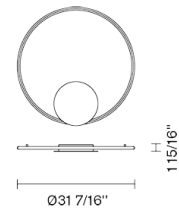

Olympic F45G41A76

Lorenzo Truant

Fixture Type
Project Name

Description

Wall/ceiling lamp with bronze anodised aluminium structure and plastic material diffuser.

Voltage
120V/24V

Dimmable
0-10V

Specs
 **DRY**

Light source

LED 1x48W-120°
3700K delivered
4475 delivered lumens Cri 90+

Notes

277V Available 0-10V dimming

Included accessories

LED
0-10V Dimmable electronic driver

Weight Lamp

Net: 0 lb

Packaging

Gross weight: 0 lb
Volume: 0 ft³
Number of boxes:

Dimensions

Material

Aluminium - Plastic

Color

 Bronze

Other colors available