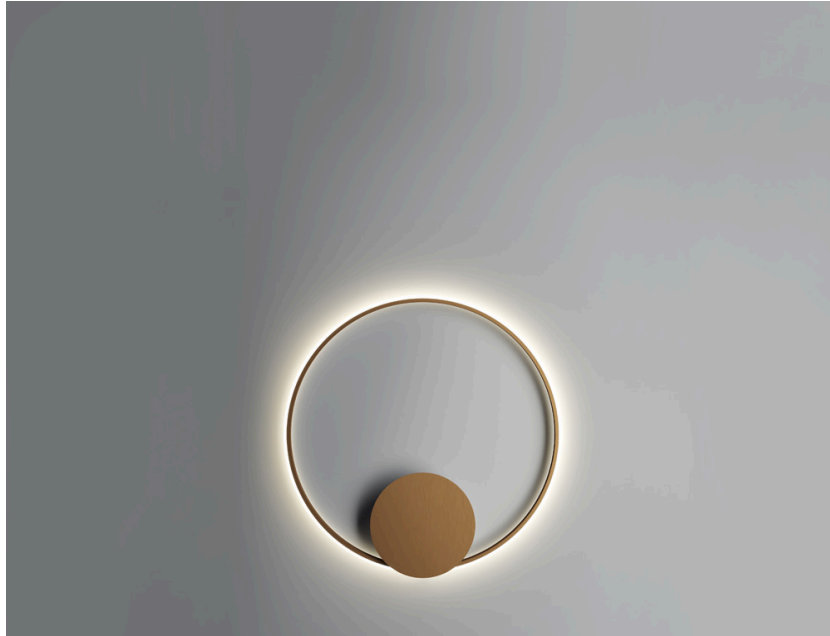

Olympic F45G41A76

Lorenzo Truant

Fixture Type
Project Name

Description

Wall/ceiling lamp with bronze anodised aluminium structure and plastic material diffuser.

Voltage
120V/24V

Dimmable
0-10V

Specs
 **DRY**

Light source

LED 1x48W-120°
3700K delivered
4475 delivered lumens Cri 90+

Notes

277V Available 0-10V dimming

Included accessories

LED
0-10V Dimmable electronic driver

Weight Lamp

Net: 0 lb