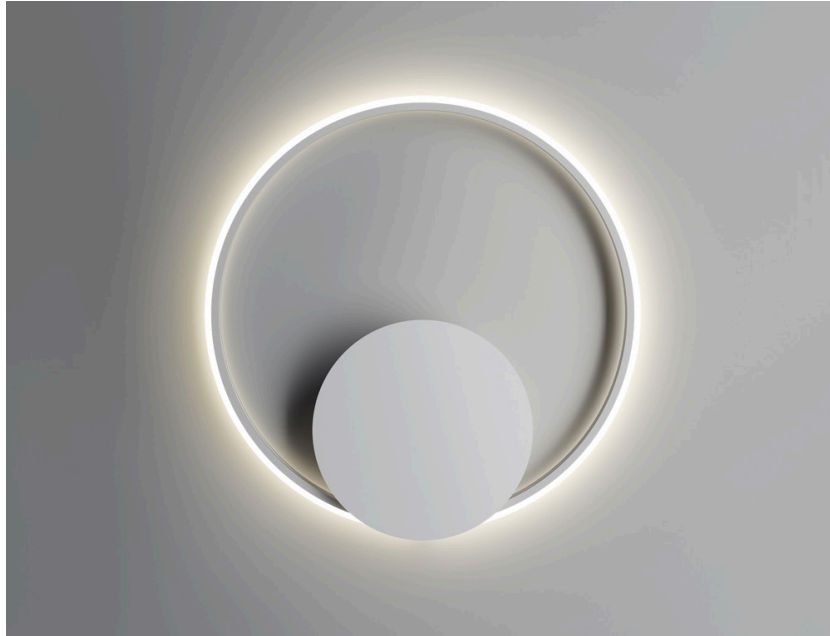

Olympic F45G42A01

Lorenzo Truant

Fixture Type
Project Name

Description

Wall/ceiling lamp with white painted aluminium structure and plastic material diffuser.

Voltage

LED 120V/24V

Dimmable

0-10V

Specs

DRY

Light source

LED 1x36W-120°
3700K delivered
3260 delivered lumens Cri 90+

Notes

277V, 0-10V Available

Included accessories