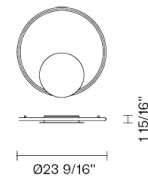

Olympic F45G42A76

Lorenzo Truant

Fixture Type
Project Name

Dimensions

Description

Wall/ceiling lamp with bronze anodised aluminium structure and plastic material diffuser.

Voltage

LED 120V/24V

Dimmable

0-10V

Specs

DRY

Material

Aluminium - Plastic

Light source

LED 1x36W-120°
3700K delivered
3260 delivered lumens Cri 90+

In the same family

Pendant

Multiple
pendant

Weight Lamp

Net: 0 lb

Packaging

Gross weight: 0 lb
Volume: 0 ft³
Number of boxes:

Olympic F45