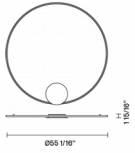

54 1/2"

<i>code</i>	<i>color</i>	<i>electrification</i>	<i>technical info</i>
F45 G27 A 01 Replaces Model F45G07 A 01	White	LED 120V/24V x83W-120°	DRY
F45 G27 A 76 Replaces Model F45G07 A 01	Bronze	2700K delivered 7900 delivered lumens Cri 90+ 0-10V Dimming	
F45 G64 A 01 F45 G64 A 76	White Bronze	LED 120V/24V 1x83W-120° 3200K delivered 7900 delivered lumens Cri 90+ 0-10V Dimming	DRY
F45 G44 A 01 F45 G44 A 76	White Bronze	LED 120V/24V 1x83W-120° 3700K delivered 7900 delivered lumens Cri 90+ 0-10V Dimming	DRY