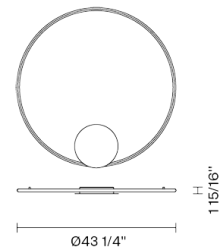

Olympic F45G43A01

Lorenzo Truant

Fixture Type
Project Name

Description

Wall/ceiling lamp with white painted aluminium structure and plastic material diffuser.

Voltage
120V/24V

Dimmable
0-10V

Specs
 **DRY**

Light source

LED 1x65W-120°
3700K delivered
6120 delivered lumens Cri 90+

Notes

277V, 0-10V Available

Included accessories

LED
0-10V Dimmable electronic driver

Weight Lamp

Net: 0 lb

Packaging

Gross weight: 0 lb
Volume: 0 ft³
Number of boxes:

Dimensions

Material

Aluminium - Plastic

Color

White

Other colors available