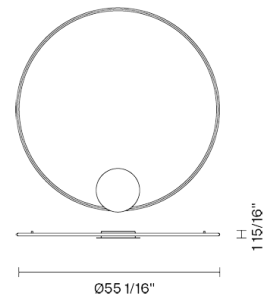

Olympic F45G44A01

Lorenzo Truant

Fixture Type
Project Name

Description

Pendant lamp with white painted aluminium structure and plastic material diffuser.

Voltage
120V/24V

Dimmable
0-10V

Specs
 **DRY**

Light source

LED 1x83W-120°
3700K delivered
7900 delivered lumens Cri 90+

Notes

277V, 0-10V Available

Included accessories

LED
0-10V Dimmable electronic driver

Weight Lamp

Net: 0 lb

Packaging

Gross weight: 0 lb
Volume: 0 ft³
Number of boxes:

Dimensions

Material

Aluminium - Plastic

Color

White

Other colors available