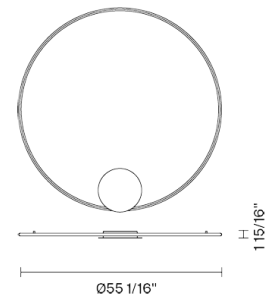

Olympic F45G44A76

Lorenzo Truant

Fixture Type
Project Name

Description

Pendant lamp with bronze anodised aluminium structure and plastic material diffuser.

Voltage
120V/24V

Dimmable
0-10V

Specs
 **DRY**

Light source

LED 1x83W-120°
3700K delivered
7900 delivered lumens Cri 90+

Notes

277V, 0-10V Available

Included accessories

LED
0-10V Dimmable electronic driver

Weight Lamp

Net: 0 lb

Packaging

Gross weight: 0 lb
Volume: 0 ft³
Number of boxes:

Dimensions

Material

Aluminium - Plastic

Color

 Bronze

Other colors available