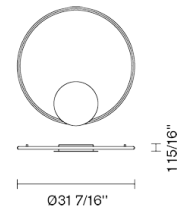

**Olympic**  
**F45G61A01**

Lorenzo Truant

Fixture Type  
Project Name

**Description**

Wall/ceiling lamp with white painted aluminium structure and plastic material diffuser.

**Voltage**  
120V/24V

**Dimmable**  
0-10V

**Specs**  
 **DRY**

**Light source**

LED 1x48W-120°  
3200K delivered  
4475 delivered lumens Cri 90+

**Notes**

277V, 0-10V Available

**Included accessories**

LED  
0-10V Dimmable electronic driver

**Weight Lamp**

Net: 0 lb

**Packaging**

Gross weight: 0 lb  
Volume: 0 ft<sup>3</sup>  
Number of boxes:

**Dimensions**

**Material**

Aluminium - Plastic

**Color**

White