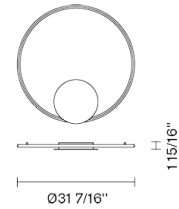

Olympic F45G61A76

Lorenzo Truant

Fixture Type
Project Name

Description

Wall/ceiling lamp with bronze anodised aluminium structure and plastic material diffuser.

Voltage
120V/24V

Dimmable
0-10V

Specs
 **DRY**

Light source

LED 1x48W-120°
3200K delivered
4475 delivered lumens Cri 90+

Notes

277V Available 0-10V dimming

Included accessories

LED
0-10V Dimmable electronic driver

Weight Lamp

Net: 0 lb

Packaging

Gross weight: 0 lb
Volume: 0 ft³
Number of boxes:

Dimensions

Material

Aluminium - Plastic

Color

 Bronze

Other colors available