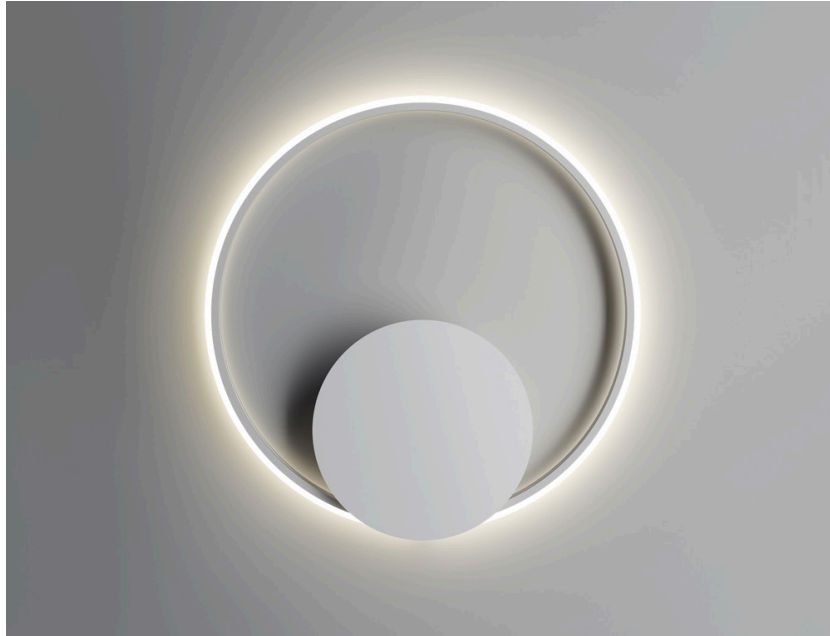

Olympic
F45G62A01

Lorenzo Truant

Fixture Type
Project Name

Description

Wall/ceiling lamp with white painted aluminium structure and plastic material diffuser.

Dimensions

Voltage

LED 120V/24V

Dimmable

0-10V

Specs

DRY

Light source

LED 1x36W-120°
3200K delivered
3260 delivered lumens Cri 90+

Material

Aluminium - Plastic