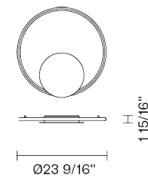

Olympic
F45G62A01

Lorenzo Truant

Fixture Type
Project Name

Description

Wall/ceiling lamp with white painted aluminium structure and plastic material diffuser.

Dimensions

Voltage

LED 120V/24V

Dimmable

0-10V

Specs

DRY

Light source

LED 1x36W-120°
3200K delivered
3260 delivered lumens Cri 90+

Material

Aluminium - Plastic

In the same family

Pendant

Multiple
pendant

Weight Lamp

Net: 0 lb

Packaging

Gross weight: 0 lb
Volume: 0 ft³
Number of boxes:

Olympic F45