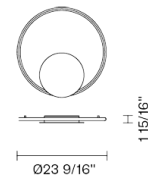

### Weight Lamp

Net: 0 lb

### Packaging

Gross weight: 0 lb  
Volume: 0 ft<sup>3</sup>  
Number of boxes:

### Dimensions