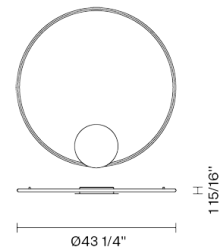

Olympic F45G63A01

Lorenzo Truant

Fixture Type
Project Name

Description

Wall/ceiling lamp with white painted aluminium structure and plastic material diffuser.

Voltage
120V/24V

Dimmable
0-10V

Specs
 **DRY**

Light source

LED 1x65W-120°
3200K delivered
6120 delivered lumens Cri 90+

Notes

277V, 0-10V Available

Included accessories

LED
0-10V Dimmable electronic driver

Weight Lamp

Net: 0 lb

Packaging

Gross weight: 0 lb
Volume: 0 ft³
Number of boxes:

Dimensions

Material

Aluminium - Plastic

Color

White

Other colors available