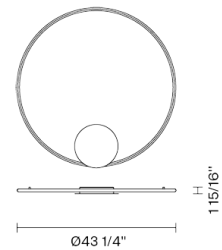

Olympic F45G63A76

Lorenzo Truant

Fixture Type
Project Name

Dimensions

Description

Wall/ceiling lamp with bronze anodised aluminium structure and plastic material diffuser.

Voltage
120V/24V

Dimmable
0-10V

Specs
 **DRY**

Material
Aluminium - Plastic

Light source
LED 1x65W-120°
3200K delivered
6120 delivered lumens Cri 90+

Color
 Bronze

Notes
277V, 0-10V Available

Other colors available
Check online www.fabbian.us

Included accessories
LED
0-10V Dimmable electronic driver

In the same family

Pendant

Multiple
pendant

Weight Lamp
Net: 0 lb

Packaging
Gross weight: 0 lb
Volume: 0 ft³
Number of boxes:

Olympic F45

Other options