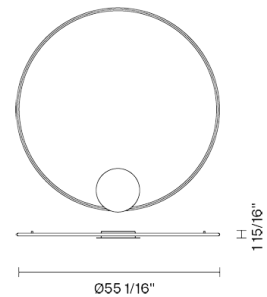

### Weight Lamp

Net: 0 lb

### Packaging

Gross weight: 0 lb  
Volume: 0 ft<sup>3</sup>  
Number of boxes:

### Dimensions