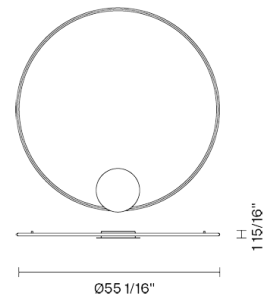

Olympic F45G64A76

Lorenzo Truant

Fixture Type
Project Name

Description

Pendant lamp with bronze anodised aluminium structure and plastic material diffuser.

Voltage
120V/24V

Dimmable
0-10V

Specs
 **DRY**

Light source

LED 1x83W-120°
3200K delivered
7900 delivered lumens Cri 90+

Notes

277V, 0-10V Available

Included accessories

LED
0-10V Dimmable electronic driver

Weight Lamp

Net: 0 lb

Packaging

Gross weight: 0 lb
Volume: 0 ft³
Number of boxes:

Dimensions

Material

Aluminium - Plastic

Color

 Bronze

Other colors available