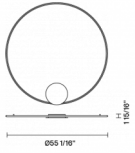

54 1/2"

code

color

electrification

technical info

F45 G27 A 01

Replaces Model F45G07 A 01

White

LED 120V/24V

F45 G27 A 76

Replaces Model F45G07 A 01

Bronze

x83W-120°
2700K delivered
7900 delivered lumens Cri 90+
0-10V Dimming

F45 G64 A 01

F45 G64 A 76

White

Bronze

LED 120V/24V

1x83W-120°
3200K delivered
7900 delivered lumens Cri 90+
0-10V Dimming

F45 G44 A 01

F45 G44 A 76

White

Bronze

LED 120V/24V

1x83W-120°
3700K delivered
7900 delivered lumens Cri 90+
0-10V Dimming