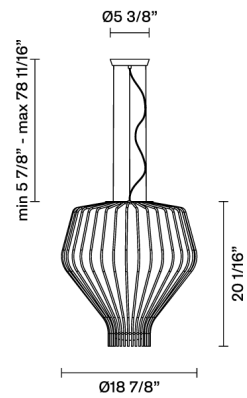

Saya

F47A23A00

Gio Minelli & Marco Fossati

Fixture Type

Project Name

Description

Pendant lamp with transparent blown glass diffuser with gold-plated metal structure.

Dimensions

Voltage

120V

Socket

1xE26

Specs

DRY

Material

Glass - Metal

Light source

E26 1x40W

Color

Transparent

Notes

Option for increased power label up to 250W

Other colors available

Check online www.fabbian.us