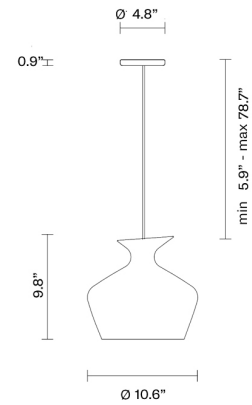

MALVASIA F52A05A43

Gregorio Facco

Description

Pendant lamp with green blown glass diffuser and a beech wood frame.

Dimensions

Voltage

120V

Socket

1xE26

Material

Glass - Wood

Light source

1x 80W max 120V E26 incandescent or LED retrofit

Available diffuser colours

- Green
- Other colors available

Not included accessories

Bulb

Weight Lamp

Net: 5.5 pounds

Packaging

Gross weight: 0 kg
Volume: 0 m³
Number of boxes:

Specs