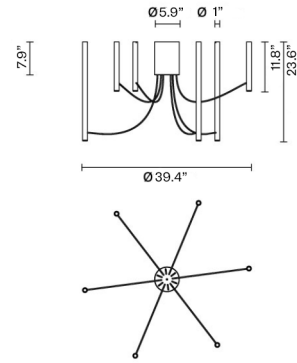

Ari

F55A07A02

Marco Spatti & Marco Pietro Ricci

Description

Ari is a modernist, deconstructed chandelier system that can be scaled and configured to any application and aesthetic. Black anodized finish with black PVC cable.
6 Light Chandelier includes 3 x 11.8" and 3 x 23.6" elements

Dimensions

Voltage

120-277 (UNV)

Dimmable LED

0-10V

Material

Aluminum

Light source

LED 6x3.4W- 3000K
6 x 362lumens
Cri 90

Available structure colours

- Black
- Also offered in white, bronze or custom colors.

Included accessories

LED
Dimmable driver

Weight Lamp

Net: 6.82 kg

Packaging

Gross weight: 0 kg
Volume: 0 m³
Number of boxes: 1

Specs

IP20 **DRY** 